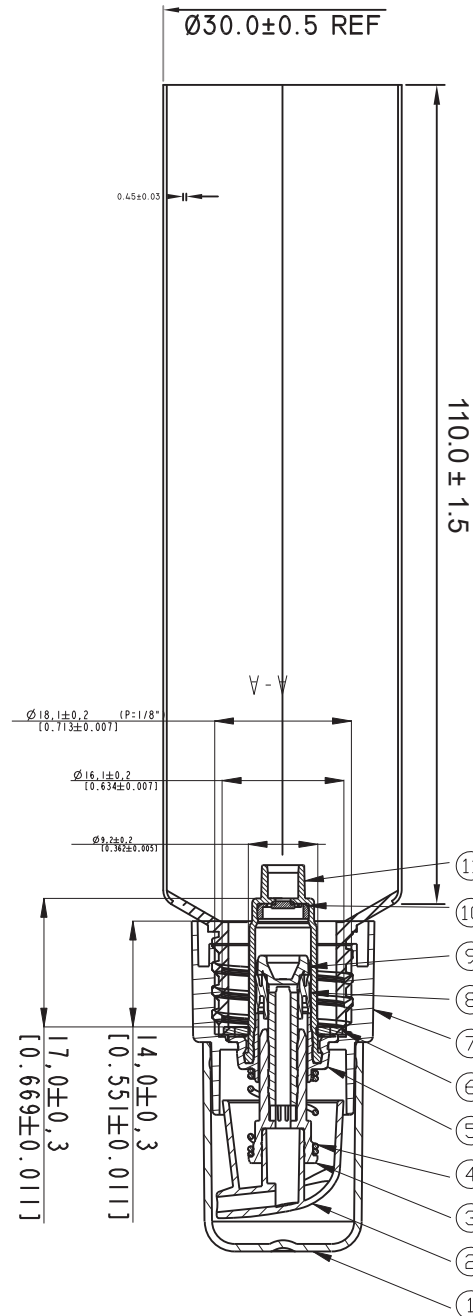

# QUADPACK

PACK CODE 1.75ml Tube Airless Pump  
 PACK TYPE Cosmetic Tubes  
 CATEGORY Skincare

DESCRIPTION Tube diameter 30mm with airless pump. Capacity from 1oz (30ml) to 2.75oz (80ml).

BENEFITS Formula protection (EVOH Barrier)  
 PCR option: 25% of the tube sleeve  
 White shiny pump in-stock for fast orders.  
 Screw pump to improve the separability of the components.

#### DIMENSIONS

|                               |                     |
|-------------------------------|---------------------|
| Total Height                  | 152mm               |
| Tube Height (shoulder to end) | 110mm $\pm$ 2mm     |
| Diameter                      | $\varnothing 30$ mm |
| Sleeve Thickness              | 0.45 $\pm$ 0.03     |
| Head Screw                    | Yes                 |
| Pump Output/Dosage            | 0.15ml $\pm$ 0.03   |

#### CAPACITY

|          |               |
|----------|---------------|
| Declared | 1.75oz / 50ml |
|----------|---------------|

#### PACKING SPECS

|      | Carton Size    | G.W  | N.W  | Qty/Ctn |
|------|----------------|------|------|---------|
| Tube | L62 x W42 X 24 | 3.23 | 3.18 | 286     |