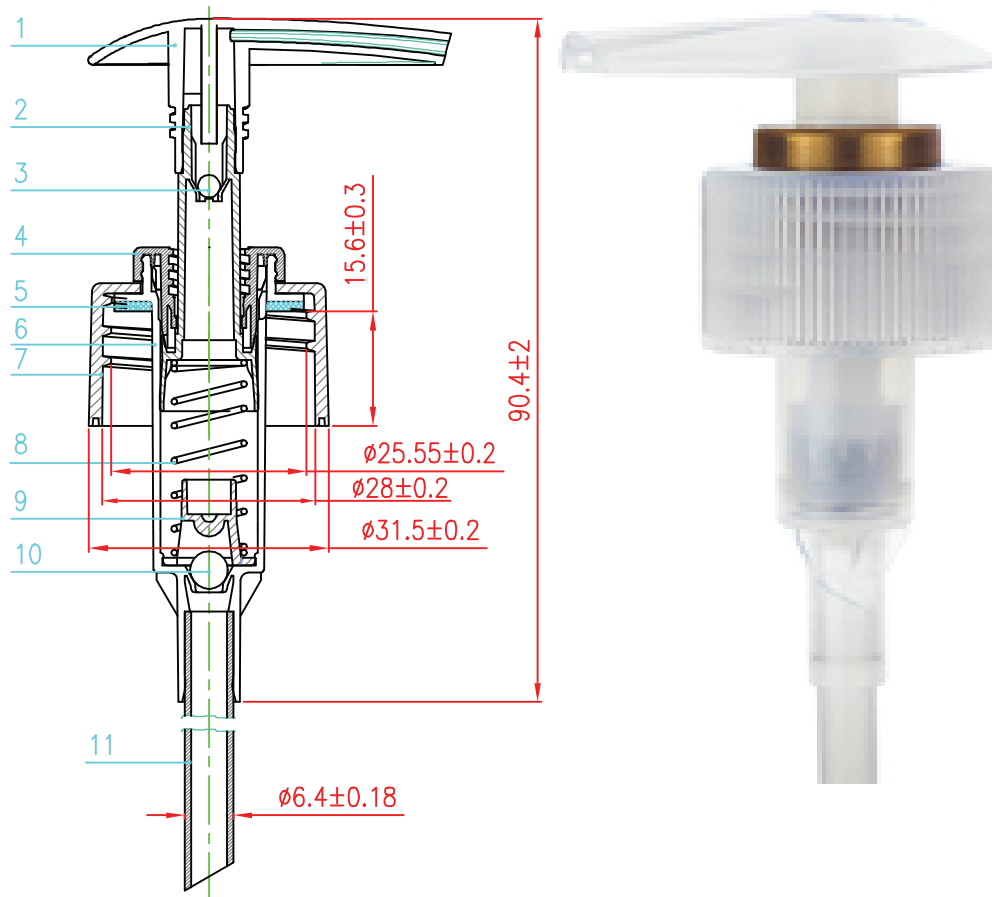

PACK CODE LPS7260-28/410
PACK TYPE Pumps
CATEGORY Skincare

PRODUCT DATA SHEET

TECHNICAL SPECIFICATIONS

GENERAL INFORMATION

DIMENSIONS

Total Height	90.4±2mm
Diameter (Closure)	ø31.5±0.2mm
Diameter (Dip tube)	ø6.4±0.18mm

MATERIALS

Actuator	PP
Piston Stem	HDPE
Ball	Glass
Chaplet	PP
Gasket	PE Foam
Housing	PP
Smooth Closure	PP
Spring	SUS 304
Spring Seat	HDPE
Ball	Glass
Dip Tube	LDPE

DECO OPTIONS

PUMP

Injection color, spray color, and metalization.

PACK

DOSAGE

2.0CC±10%

NECK

Size 28/410