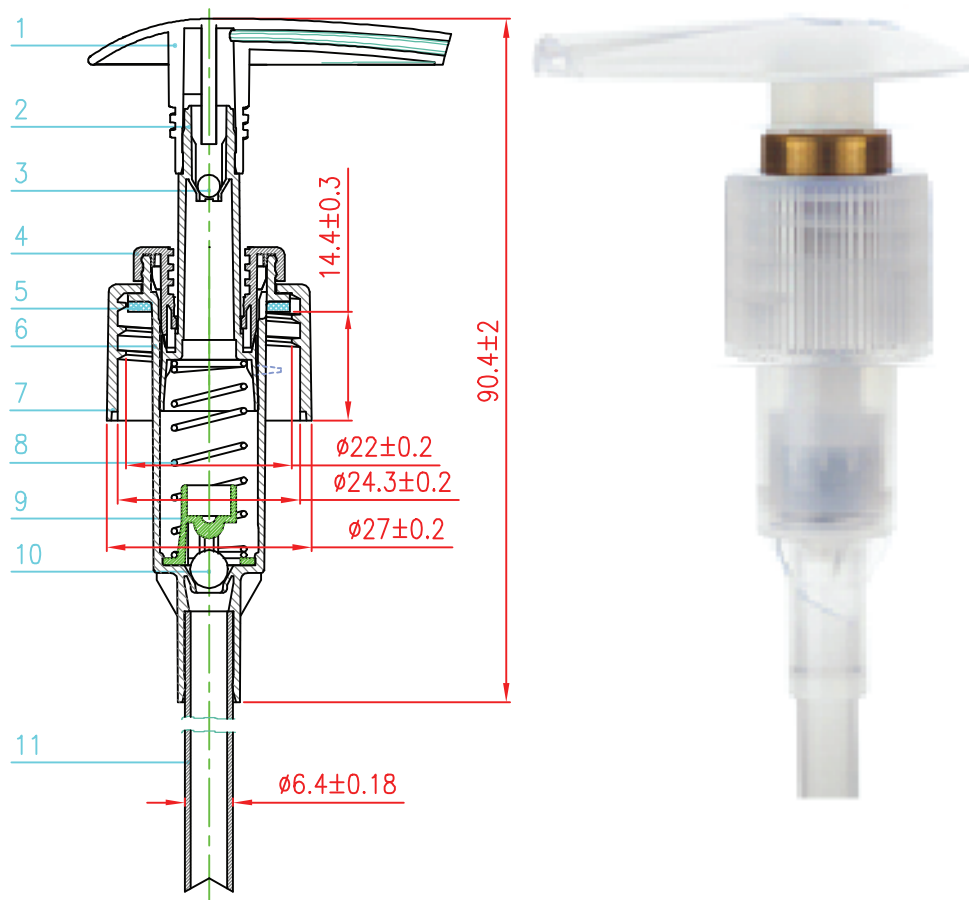

PACK CODE LPS7260-24/410
 PACK TYPE Pumps
 CATEGORY Skincare

PRODUCT DATA SHEET

TECHNICAL SPECIFICATIONS

GENERAL INFORMATION

DIMENSIONS

Total Height	90.4±2mm
Diameter (Closure)	ø27±0.2mm
Diameter (Dip tube)	ø6.4±0.18mm

MATERIALS

Actuator	PP
Piston Stem	HDPE
Ball	Glass
Chaplet	PP
Gasket	PE Foam
Housing	PP
Smooth Closure	PP
Spring	SUS 304
Sprint Seat	HDPE
Ball	Glass
Dip Tube	LDPE

DECO OPTIONS

PUMP

Injection color, spray color, and metalization.

PACK

DOSAGE

2.0CC±10%

NECK

Size 24/410