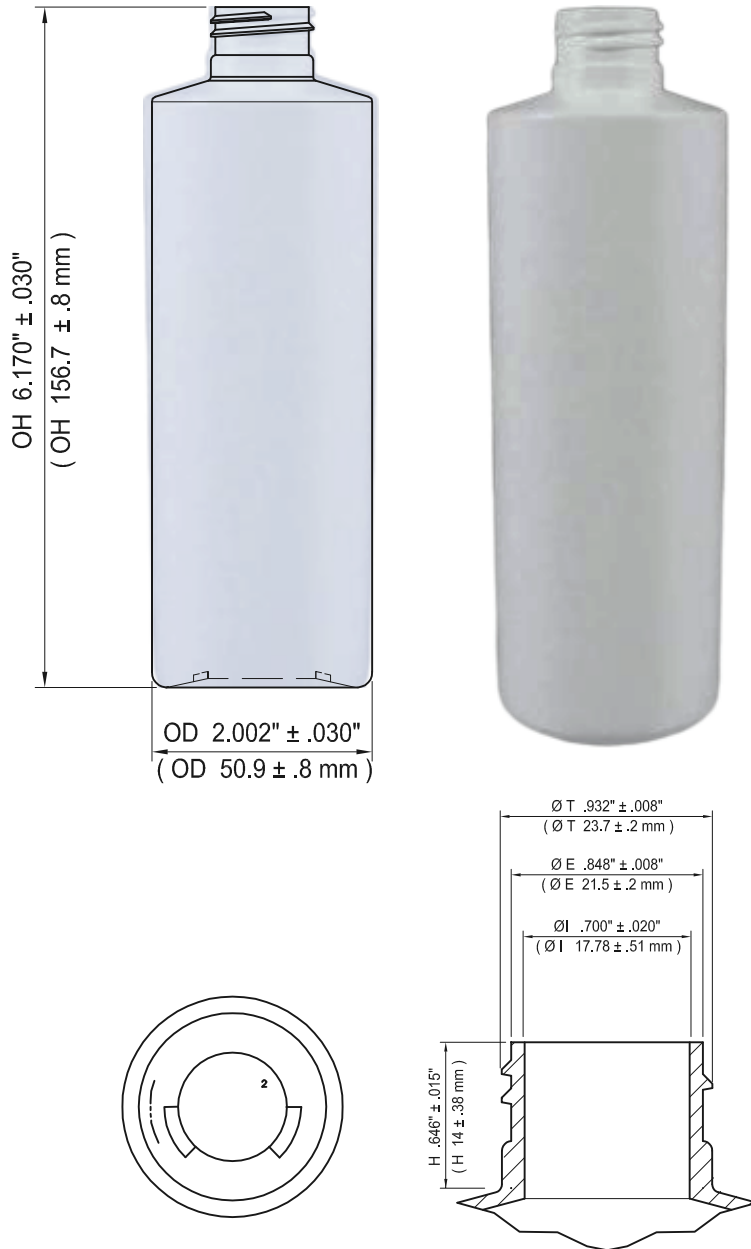

PACK CODE BTL4455-240ml
PACK TYPE Bottles
CATEGORY Skincare

PRODUCT DATA SHEET

DESCRIPTION Cylinder round HDPE in 240ml (also in 30ml, 60ml, 120ml, 360ml & 480ml) 24-410 neck

BENEFITS HDPE is fully recyclable
Economical for a wide range of products
Round shape is easy to decorate
Compatible with most products
Standard neck size

APPLICATIONS Creams, lotions, body wash, shampoo, conditioner

TECHNICAL SPECIFICATIONS

GENERAL INFORMATION

DIMENSIONS

Total Height	157mm
Diameter	ø51mm

PRODUCTION & PACKING

PRODUCTION

Lead time	6-8 weeks
MOQ	10k
Plant location	Mexico & USA

MATERIALS

Bottle	HDPE

PACKING SPECS

Carton Size	N.W	Qty/Ctn
17" x 18" x 24"	13kg	500

CAPACITY

Declared	240ml
OFC	261±7

DECO OPTIONS

Bottle
Injection color
Silk screen, hot stamp, label