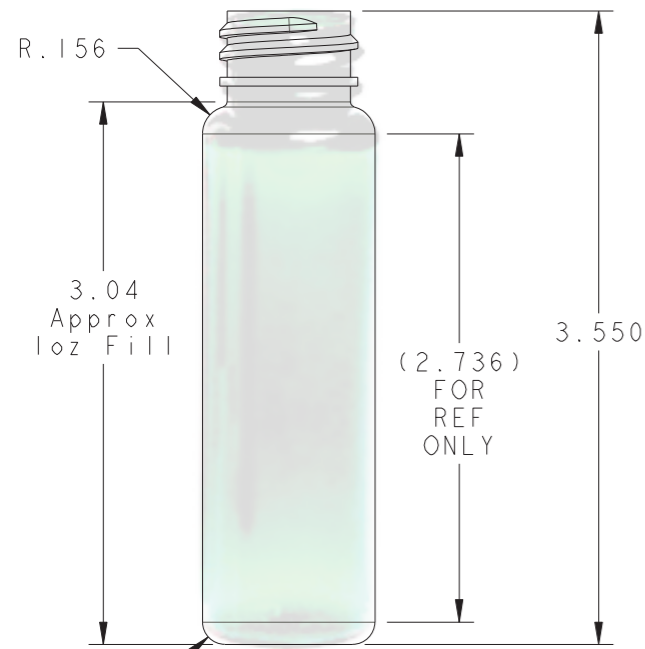

PACK CODE BTL2234-30ml
PACK TYPE Bottles
CATEGORY Skincare

DESCRIPTION

Cylinder Slim Round PET bottle in 30ml (also in 50ml, 120ml, 125ml, 180ml, 236ml & 360ml) with 20-410 Neck

BENEFITS

PET is fully recyclable
 Economical for a wide range of products
 Round shape is easy to decorate
 Compatible with most products
 Standard neck size

APPLICATIONS

Creams, lotions, body wash, shampoo, conditioner

T = .775±.008
 E = .691±.008
 H = .554±.015
 I = .404 MIN
 S = .037±.015

TECHNICAL SPECIFICATIONS

GENERAL INFORMATION

PRODUCTION & PACKING

DIMENSIONS

Total Height	88.9mm
Diameter	ø24.56mm

PRODUCTION

Lead time	4-6 weeks
MOQ	10k
Plant location	USA

MATERIALS

Bottle	PET
--------	-----

PACKING SPECS

Carton Size	G.W	Case W	Qty/Ctn
24x15x12	22	8.2 kgs	990

CAPACITY

Declared	30ml
OFC	32.5±2

DECO OPTIONS

Bottle
 Injection color
 Silk screen, hot stamp, label