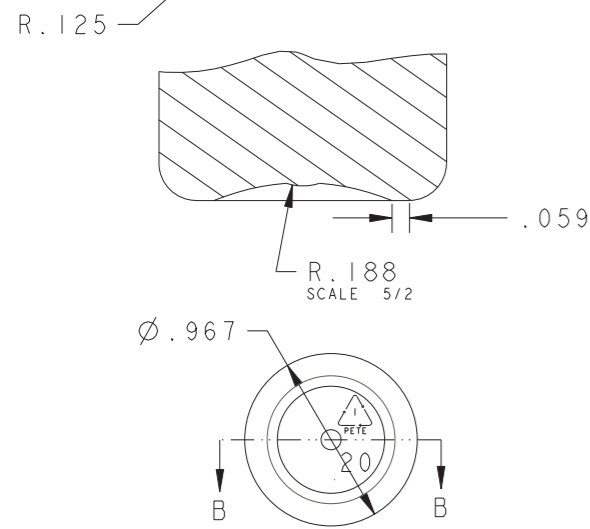

PACK CODE BTL2234-30ml
PACK TYPE Bottles
CATEGORY Skincare

DESCRIPTION

Cylinder Slim Round PET bottle in 30ml (also in 50ml, 120ml, 125ml, 180ml, 236ml & 360ml) with 20-410 Neck

BENEFITS

PET is fully recyclable
 Economical for a wide range of products
 Round shape is easy to decorate
 Compatible with most products
 Standard neck size

APPLICATIONS

Creams, lotions, body wash, shampoo, conditioner

T = .775±.008
 E = .691±.008
 H = .554±.015
 I = .404 MIN
 S = .037±.015

TECHNICAL SPECIFICATIONS

GENERAL INFORMATION

PRODUCTION & PACKING

DIMENSIONS

Total Height	88.9mm
Diameter	ø24.56mm

PRODUCTION

Lead time	4-6 weeks
MOQ	10k
Plant location	USA

MATERIALS

Bottle	PET
--------	-----

PACKING SPECS

Carton Size	G.W	Case W	Qty/Ctn
24x15x12	22	8.2 kgs	990

CAPACITY

Declared	30ml
OFC	32.5±2

DECO OPTIONS

Bottle
 Injection color
 Silk screen, hot stamp, label