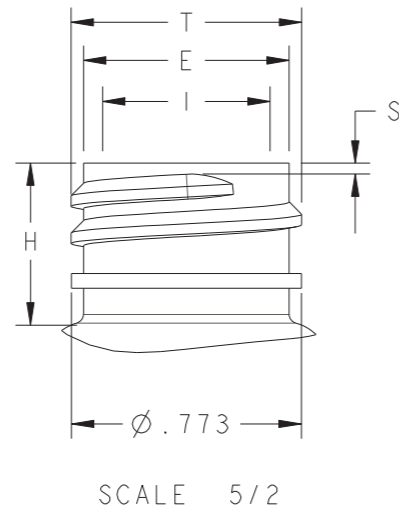

PACK CODE BTL2234-30ml
PACK TYPE Bottles
CATEGORY Skincare

DESCRIPTION

Cylinder Slim Round PET bottle in 30ml (also in 50ml, 120ml, 125ml, 180ml, 236ml & 360ml) with 20-410 Neck

BENEFITS

PET is fully recyclable
 Economical for a wide range of products
 Round shape is easy to decorate
 Compatible with most products
 Standard neck size

APPLICATIONS

Creams, lotions, body wash, shampoo, conditioner

T = .775±.008
 E = .691±.008
 H = .554±.015
 I = .404 MIN
 S = .037±.015

TECHNICAL SPECIFICATIONS

GENERAL INFORMATION

PRODUCTION & PACKING

DIMENSIONS

Total Height	88.9mm
Diameter	ø24.56mm

PRODUCTION

Lead time	4-6 weeks
MOQ	10k
Plant location	USA

MATERIALS

Bottle	PET
--------	-----

PACKING SPECS

Carton Size	G.W	Case W	Qty/Ctn
24x15x12	22	8.2 kgs	990

CAPACITY

Declared	30ml
OFC	32.5±2

DECO OPTIONS

Bottle
 Injection color
 Silk screen, hot stamp, label