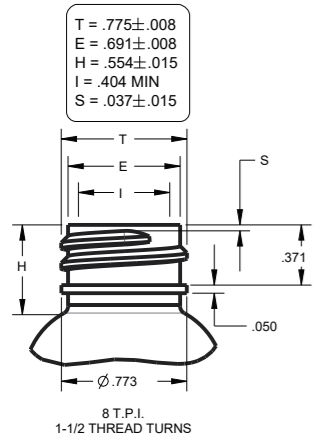

QUADPACK

PACK CODE BTL2138-60ml
 PACK TYPE Bottles
 CATEGORY Skincare

PRODUCT DATA SHEET

DESCRIPTION Cosmo round PET bottle in 60ml (also in 30ml, 125ml, 188ml, 250ml, 355ml, & 480ml) with 20-410 Neck

BENEFITS
 PET is fully recyclable
 Economical for a wide range of products
 Round shape is easy to decorate
 Compatible with most products
 Standard neck size

APPLICATIONS Creams, lotions, body wash, shampoo, conditioner

TECHNICAL SPECIFICATIONS

GENERAL INFORMATION

PRODUCTION & PACKING

DIMENSIONS

Total Height	104.59 ± .1.27mm
Diameter	ø31.369 ± 1.27mm

PRODUCTION

Lead time	6 -8 Weeks
MOQ	10k
Plant location	USA

MATERIALS

Bottle	PET
--------	-----

PACKING SPECS

Carton Size	G.W	Case W	Qty/Ctn
24x15x24		13.56kgs	500

CAPACITY

Declared	60ml
OFC	84.5 mL 3.5

DECO OPTIONS

Bottle
 Injection color
 Silk screen, hot stamp, label