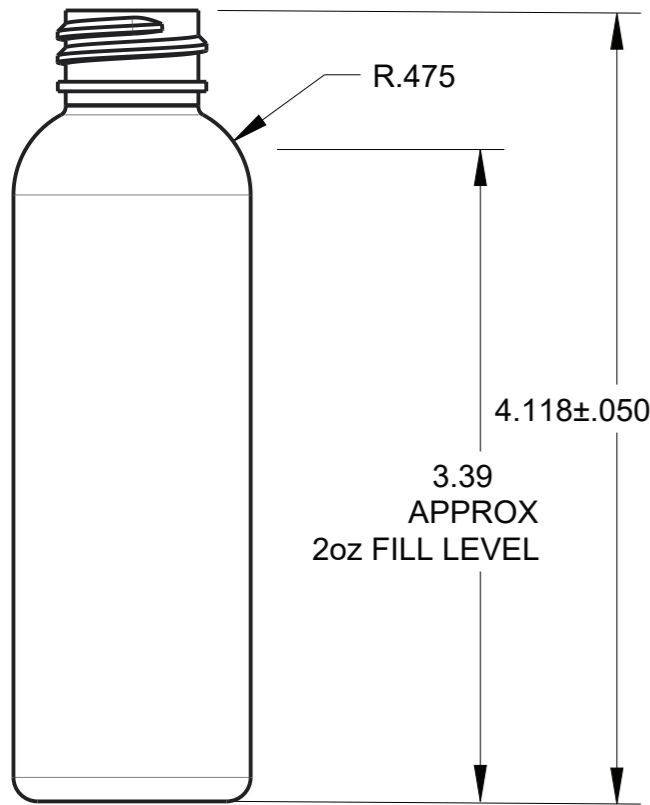

QUADPACK

PACK CODE BTL2138-60ml
 PACK TYPE Bottles
 CATEGORY Skincare

PRODUCT DATA SHEET

DESCRIPTION Cosmo round PET bottle in 60ml (also in 30ml, 125ml, 188ml, 250ml, 355ml, & 480ml) with 20-410 Neck

BENEFITS
 PET is fully recyclable
 Economical for a wide range of products
 Round shape is easy to decorate
 Compatible with most products
 Standard neck size

APPLICATIONS Creams, lotions, body wash, shampoo, conditioner

TECHNICAL SPECIFICATIONS

GENERAL INFORMATION

PRODUCTION & PACKING

DIMENSIONS

Total Height	104.59 ± .1.27mm
Diameter	ø31.369 ± 1.27mm

PRODUCTION

Lead time	6 -8 Weeks
MOQ	10k
Plant location	USA

MATERIALS

Bottle	PET
--------	-----

PACKING SPECS

Carton Size	G.W	Case W	Qty/Ctn
24x15x24		13.56kgs	500

CAPACITY

Declared	60ml
OFC	84.5 mL 3.5

DECO OPTIONS

Bottle
 Injection color
 Silk screen, hot stamp, label