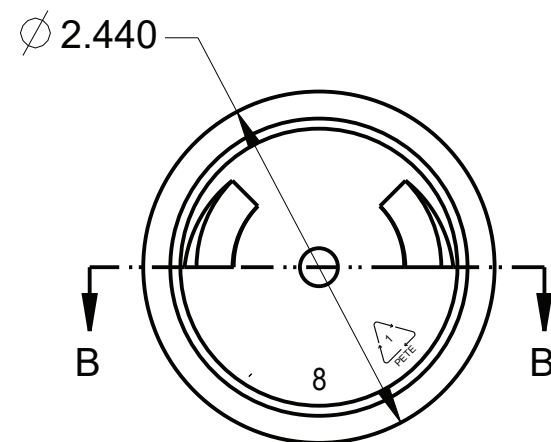

QUADPACK

PACK CODE
PACK TYPE
CATEGORY

BTL2138-480ml
Bottles
Skincare

PRODUCT DATA SHEET

DESCRIPTION

Cosmo round PET bottle in 480ml (also in 30ml, 60ml, 125ml, 188ml, 250ml, 355ml & 480ml) with 24-410 Neck

TECHNICAL SPECIFICATIONS

GENERAL INFORMATION

DIMENSIONS	
Total Height	191.516mm
Diameter	Ø61.9mm

PRODUCTION & PACKING

PRODUCTION	
Lead time	6-8 weeks
MOQ	10k
Plant location	USA

MATERIALS

Bottle	PET
--------	-----

PACKING SPECS

Carton Size	G.W	Case W	Qty/Ctn
24x15x24	32.5	16.42	189

CAPACITY

Declared	480ml
OFC	482±11

DECO OPTIONS

Bottle
Injection color
Silk screen, hot stamp, label