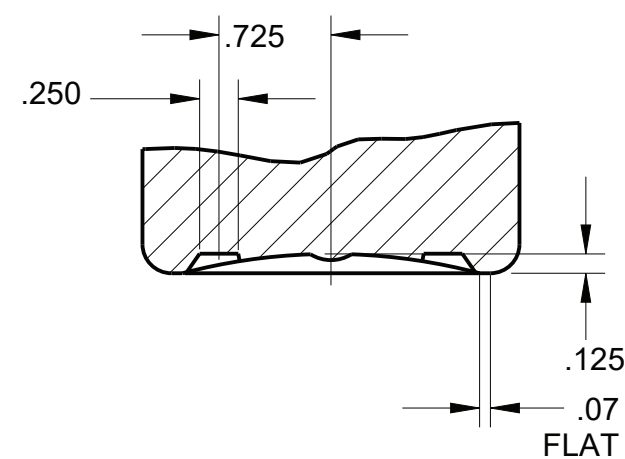

QUADPACK

PACK CODE
PACK TYPE
CATEGORY

BTL2138-480ml
Bottles
Skincare

PRODUCT DATA SHEET

DESCRIPTION

Cosmo round PET bottle in 480ml (also in 30ml, 60ml, 125ml, 188ml, 250ml, 355ml & 480ml) with 24-410 Neck

BENEFITS

PET is fully recyclable
Economical for a wide range of products
Round shape is easy to decorate
Compatible with most products
Standard neck size

APPLICATIONS

Creams, lotions, body wash, shampoo, conditioner

TECHNICAL SPECIFICATIONS

GENERAL INFORMATION

DIMENSIONS	
Total Height	191.516mm
Diameter	Ø61.9mm

PRODUCTION & PACKING

PRODUCTION	
Lead time	6-8 weeks
MOQ	10k
Plant location	USA

MATERIALS

Bottle	PET
--------	-----

PACKING SPECS

Carton Size	G.W	Case W	Qty/Ctn
24x15x24	32.5	16.42	189

CAPACITY

Declared	480ml
OFC	482±11

DECO OPTIONS

Bottle
Injection color
Silk screen, hot stamp, label