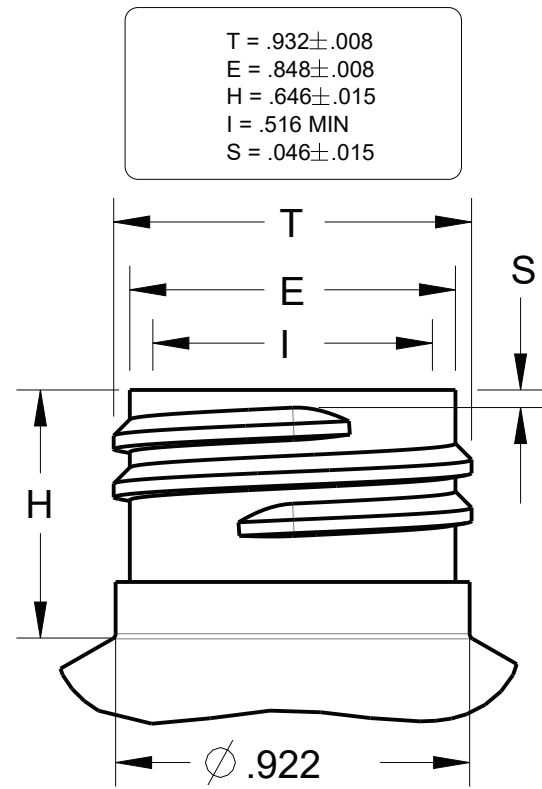

QUADPACK

PACK CODE
PACK TYPE
CATEGORY

BTL2138-480ml
Bottles
Skincare

PRODUCT DATA SHEET

DESCRIPTION

Cosmo round PET bottle in 480ml (also in 30ml, 60ml, 125ml, 188ml, 250ml, 355ml & 480ml) with 24-410 Neck

TECHNICAL SPECIFICATIONS

GENERAL INFORMATION

DIMENSIONS	
Total Height	191.516mm
Diameter	Ø61.9mm

PRODUCTION & PACKING

PRODUCTION	
Lead time	6-8 weeks
MOQ	10k
Plant location	USA

MATERIALS

Bottle	PET
--------	-----

PACKING SPECS

Carton Size	G.W	Case W	Qty/Ctn
24x15x24	32.5	16.42	189

CAPACITY

Declared	480ml
OFC	482±11

DECO OPTIONS

Bottle
Injection color
Silk screen, hot stamp, label