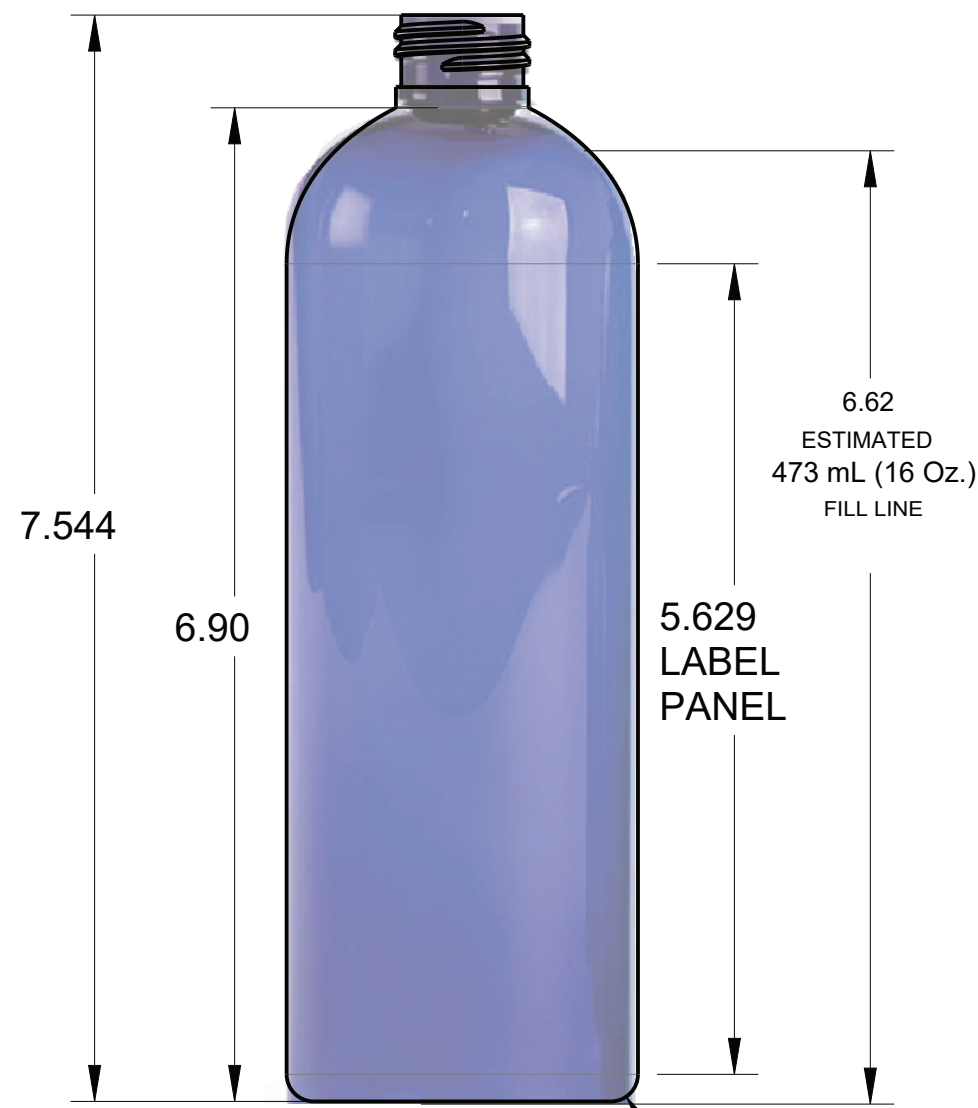

QUADPACK

PACK CODE
PACK TYPE
CATEGORY

BTL2138-480ml
Bottles
Skincare

PRODUCT DATA SHEET

DESCRIPTION

Cosmo round PET bottle in 480ml (also in 30ml, 60ml, 125ml, 188ml, 250ml, 355ml & 480ml) with 24-410 Neck

BENEFITS

PET is fully recyclable
Economical for a wide range of products
Round shape is easy to decorate
Compatible with most products
Standard neck size

APPLICATIONS

Creams, lotions, body wash, shampoo, conditioner

TECHNICAL SPECIFICATIONS

GENERAL INFORMATION

DIMENSIONS	
Total Height	191.516mm
Diameter	Ø61.9mm

PRODUCTION & PACKING

PRODUCTION	
Lead time	6-8 weeks
MOQ	10k
Plant location	USA

MATERIALS

Bottle	PET
--------	-----

PACKING SPECS

Carton Size	G.W	Case W	Qty/Ctn
24x15x24	32.5	16.42	189

CAPACITY

Declared	480ml
OFC	482±11

DECO OPTIONS

Bottle
Injection color
Silk screen, hot stamp, label