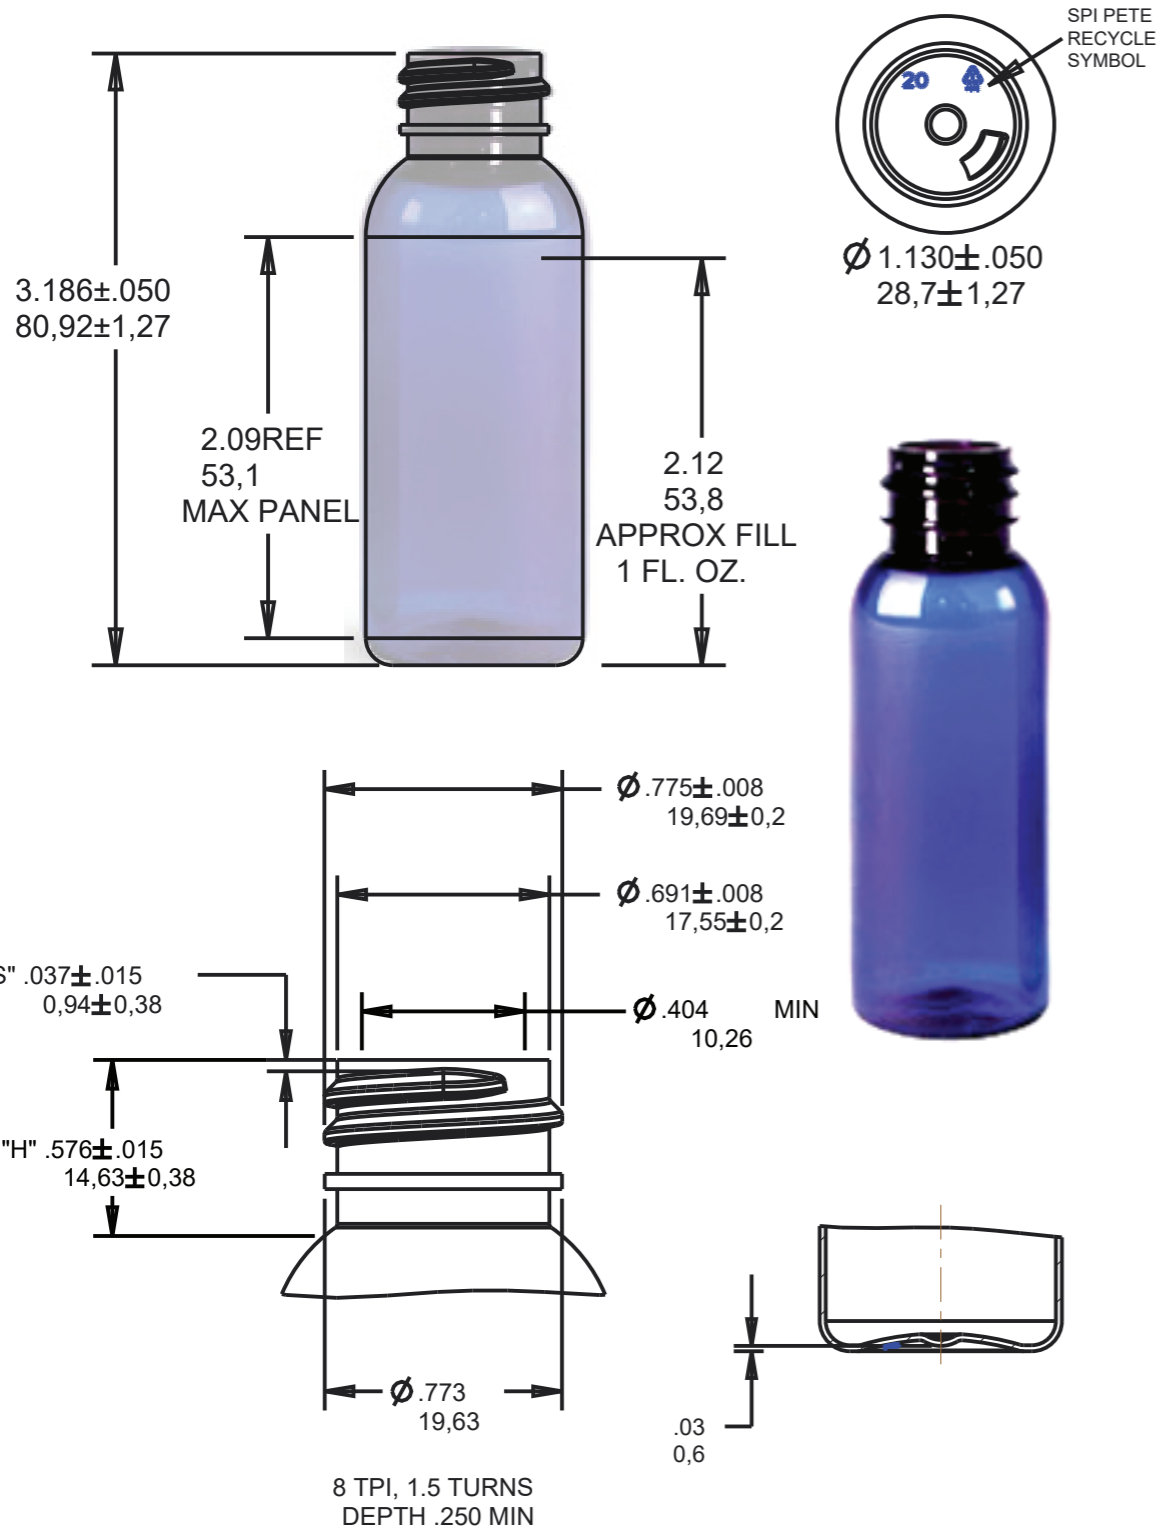

QUADPACK

PACK CODE BTL2138 - 30 ml
 PACK TYPE Bottles
 CATEGORY Skincare

PRODUCT DATA SHEET

DESCRIPTION

Cosmo round PET bottle in 30ml (also in 60ml, 125ml, 188ml, 250ml, 355ml & 480ml) with 20-410 Neck

BENEFITS

PET is fully recyclable
 Economical for a wide range of products
 Round shape is easy to decorate
 Compatible with most products
 Standard neck size

APPLICATIONS

Creams, lotions, body wash, shampoo, conditioner

TECHNICAL SPECIFICATIONS

GENERAL INFORMATION

PRODUCTION & PACKING

DIMENSIONS

Total Height	80.92 \pm 1.27mm
Diameter	28.7 \pm 1.27mm

PRODUCTION

Lead time	6-8 weeks
MOQ	10k
Plant location	USA

MATERIALS

Bottle	PET
--------	-----

PACKING SPECS

Carton Size	G.W	Case W	Qty/Ctn
24X15X12	8.2	16.98	850

CAPACITY

Declared	30ml
OFC	38 2.5ml

DECO OPTIONS

Bottle
 Injectioncolor
 Silk screen, hot stamp, label