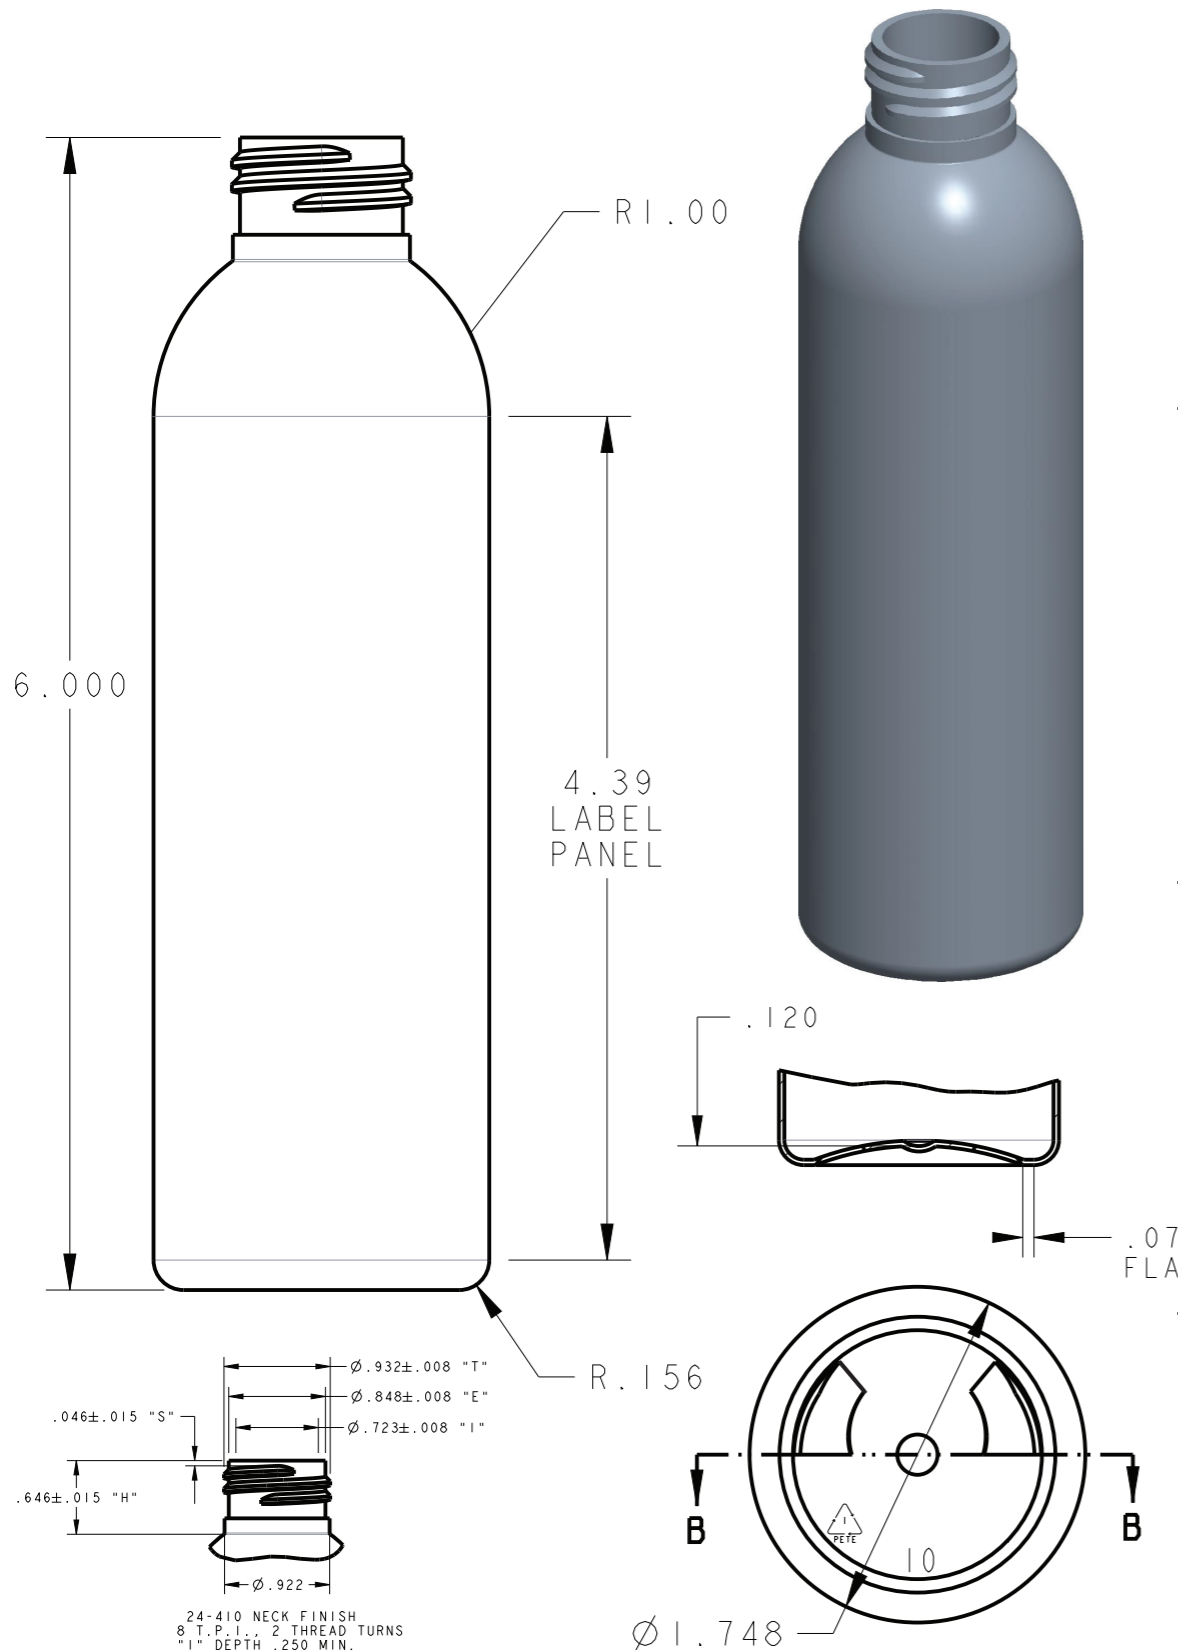

PACK CODE BTL2138-188ml
PACK TYPE Bottles
CATEGORY Skincare

DESCRIPTION Cosmo round PET bottle in 188ml (also in 30ml, 60ml, 125ml, 250ml, 355ml & 480ml) with 24-410 Neck

BENEFITS
 PET is fully recyclable
 Economical for a wide range of products
 Round shape is easy to decorate
 Compatible with most products
 Standard neck size

APPLICATIONS Creams, lotions, body wash, shampoo, conditioner

TECHNICAL SPECIFICATIONS

GENERAL INFORMATION

PRODUCTION & PACKING

DIMENSIONS

Total Height	152.4mm
Diameter	ø44.39mm

PRODUCTION

Lead time	6-8 weeks
MOQ	10k
Plant location	USA

MATERIALS

Bottle	PET
--------	-----

PACKING SPECS

Carton Size	G.W	Case W	Qty/Ctn
24x15x24	25.8	28.87	468

CAPACITY

Declared	125ml
OFC	188±6

DECO OPTIONS

Bottle
 Injection color
 Silk screen, hot stamp, label